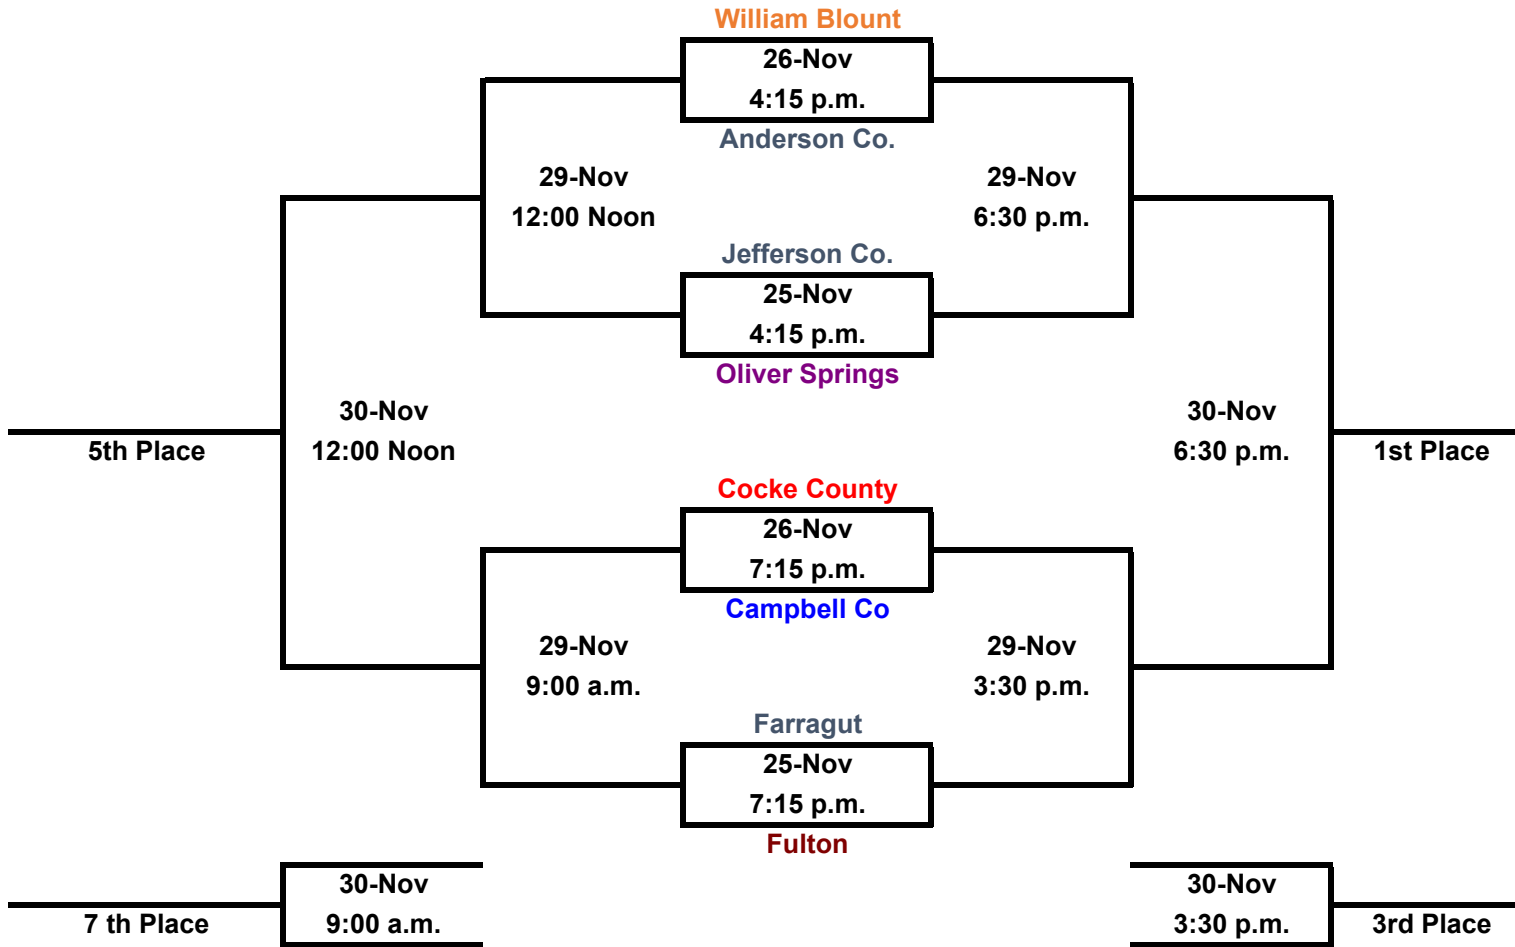

FARRAGUT THANKSGIVING TOURNAMENT GIRLS BRACKET 2019-2020

<< -- Losers - Teams at the top of the bracket are the Home Team. Home Team wears White - Winners -- >>