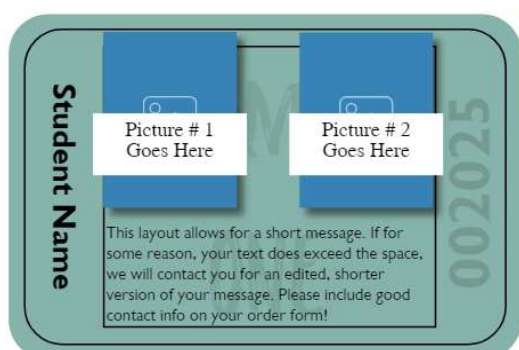

---

---

---

---

---

I have:

- Enclosed \_\_\_\_\_ pictures. (Please label 1, 2, 3 as to the location in the ad.)
  
- Emailed \_\_\_\_\_ pictures to [emily.stanton@knoxschools.org](mailto:emily.stanton@knoxschools.org). (Please specify picture locations in your email.)

**Order/Payment Deadline**  
**Friday, Oct. 18, 2024**

Senior's Name:

Name (person purchasing ad):

Email:

Phone #:

DESIGN \_\_\_\_\_ Refer to the letter below each design to identify which layout you wish to use for your student's ad. Ads shown are smaller than actual size. Please note that some designs do NOT include message space.

**Design A (\$40)**  
1/8 page  
Maximum 3 Pictures  
Message – Must fit this space

**Design B (\$40)**  
1/8 page  
Maximum 3 Pictures  
No Message

**Design C (\$80)**  
1/4 page  
Maximum 3 Pictures  
Message – Must fit space