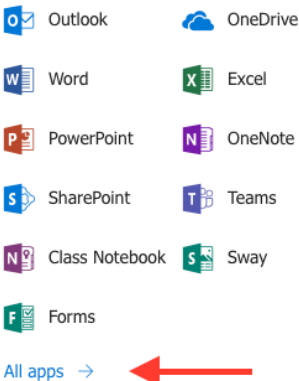

Another Way for Students to Log Into Edgenuity

Another alternative way to access this is to log into your KCS email account (web version) and click the Apps icon in the top left hand corner:

Choose **All apps**

Apps

Scroll down the App list. Under 'Other' you should see the Edgenuity – Student icon. (Staff would see Edgenuity – Staff).

Other