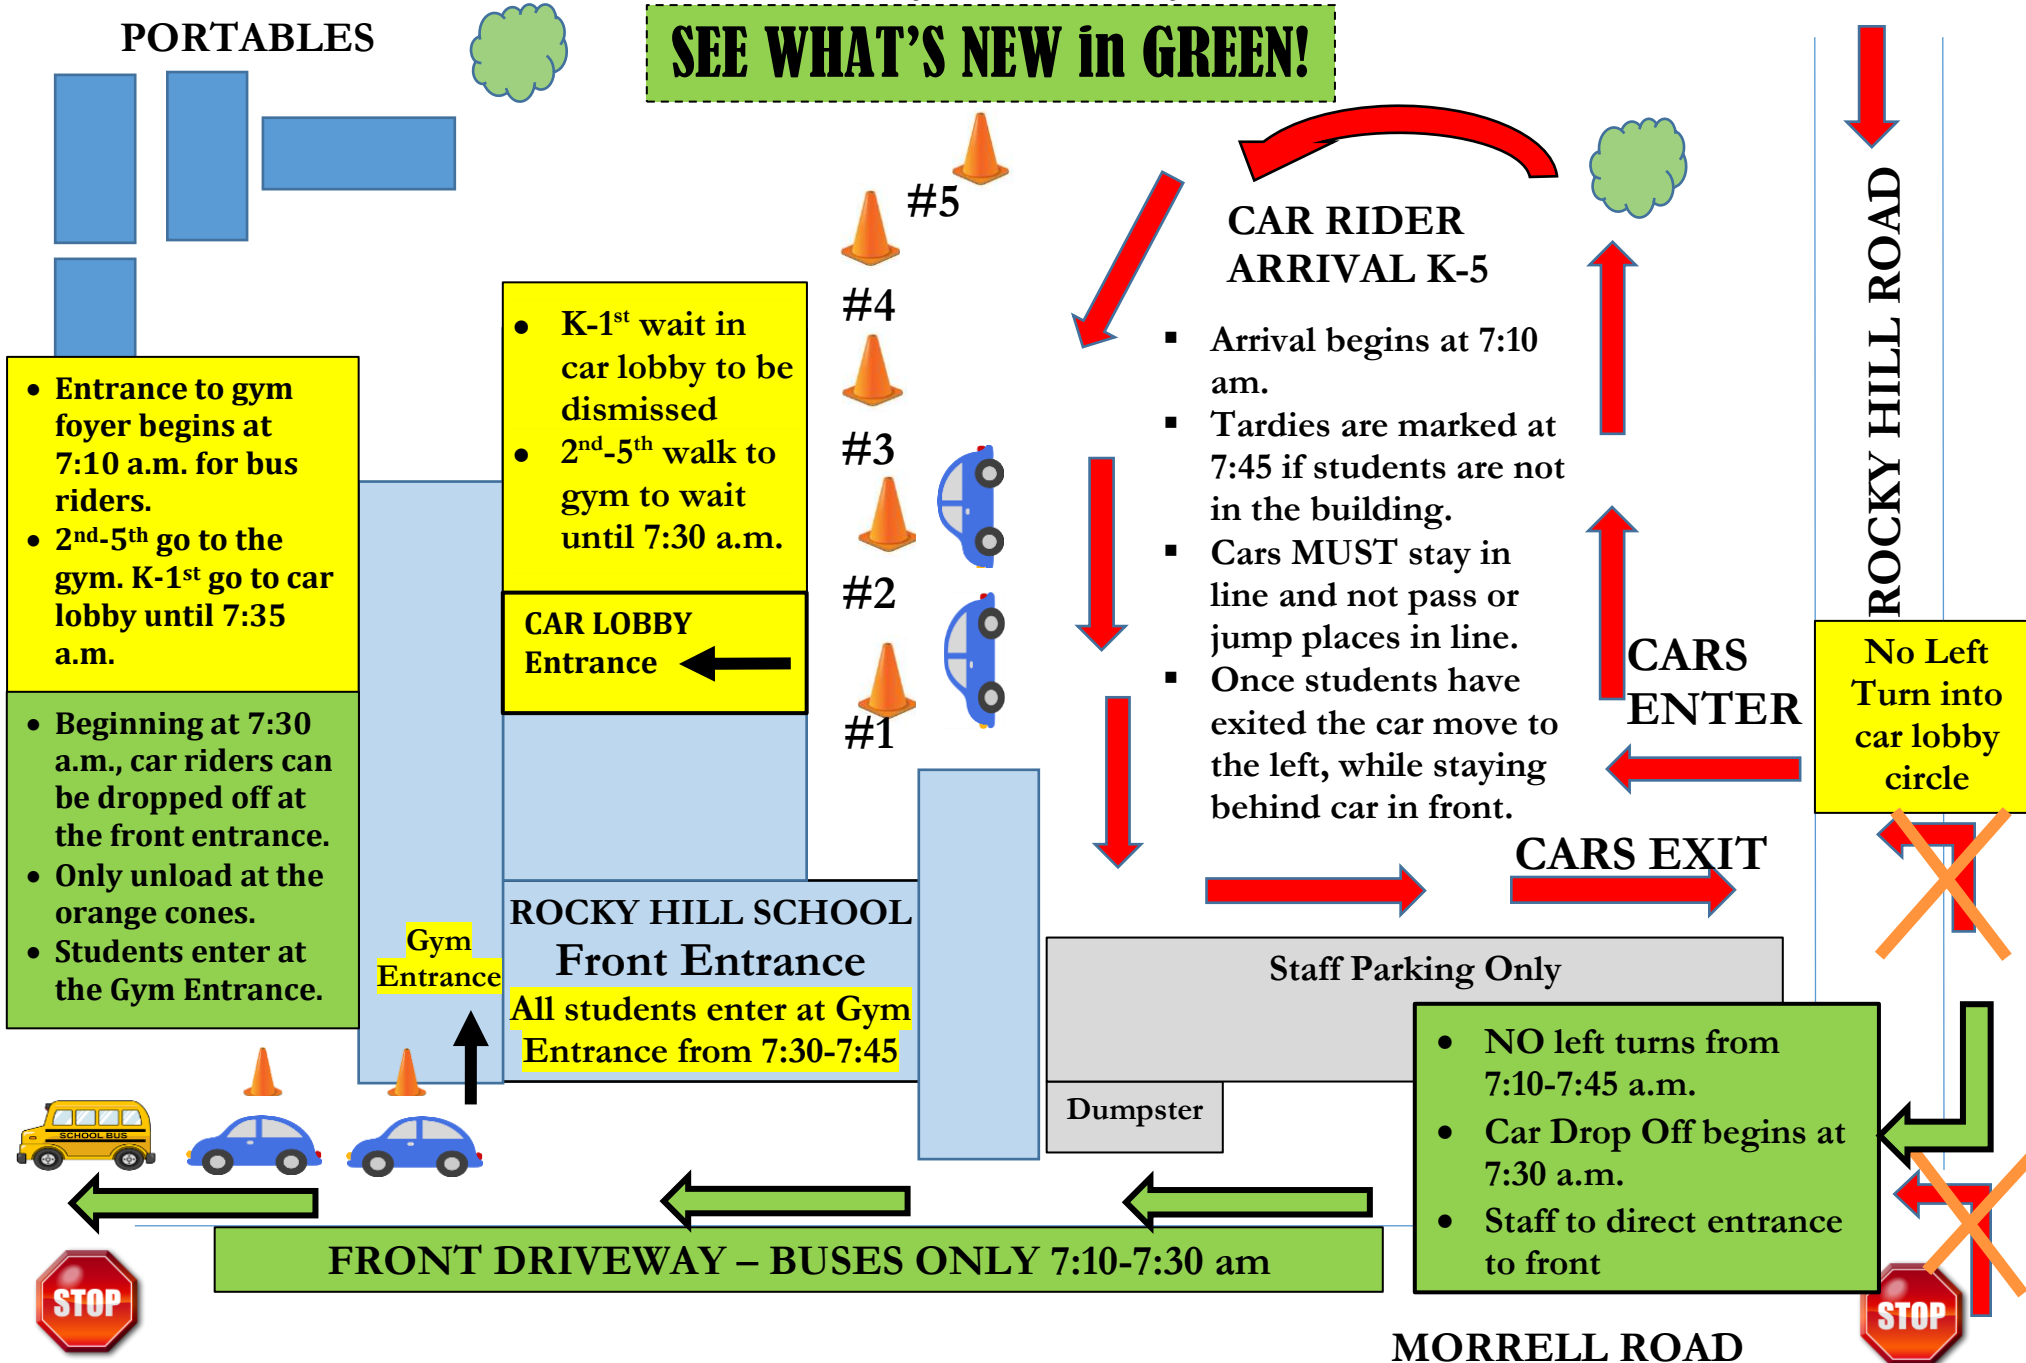

# NEW TRAFFIC PATTERNS FOR ARRIVAL

Rocky Hill Elementary

2018-2019

PORTABLES

**SEE WHAT'S NEW in GREEN!**

- Entrance to gym foyer begins at 7:10 a.m. for bus riders.
- 2<sup>nd</sup>-5<sup>th</sup> go to the gym. K-1<sup>st</sup> go to car lobby until 7:35 a.m.

- Beginning at 7:30 a.m., car riders can be dropped off at the front entrance.
- Only unload at the orange cones.
- Students enter at the Gym Entrance.

- K-1<sup>st</sup> wait in car lobby to be dismissed
- 2<sup>nd</sup>-5<sup>th</sup> walk to gym to wait until 7:30 a.m.

## CAR RIDER ARRIVAL K-5

- Arrival begins at 7:10 am.
- Tardies are marked at 7:45 if students are not in the building.
- Cars MUST stay in line and not pass or jump places in line.
- Once students have exited the car move to the left, while staying behind car in front.

CARS ENTER

CARS EXIT

No Left Turn into car lobby circle

- NO left turns from 7:10-7:45 a.m.
- Car Drop Off begins at 7:30 a.m.
- Staff to direct entrance to front

FRONT DRIVEWAY - BUSES ONLY 7:10-7:30 am

MORRELL ROAD