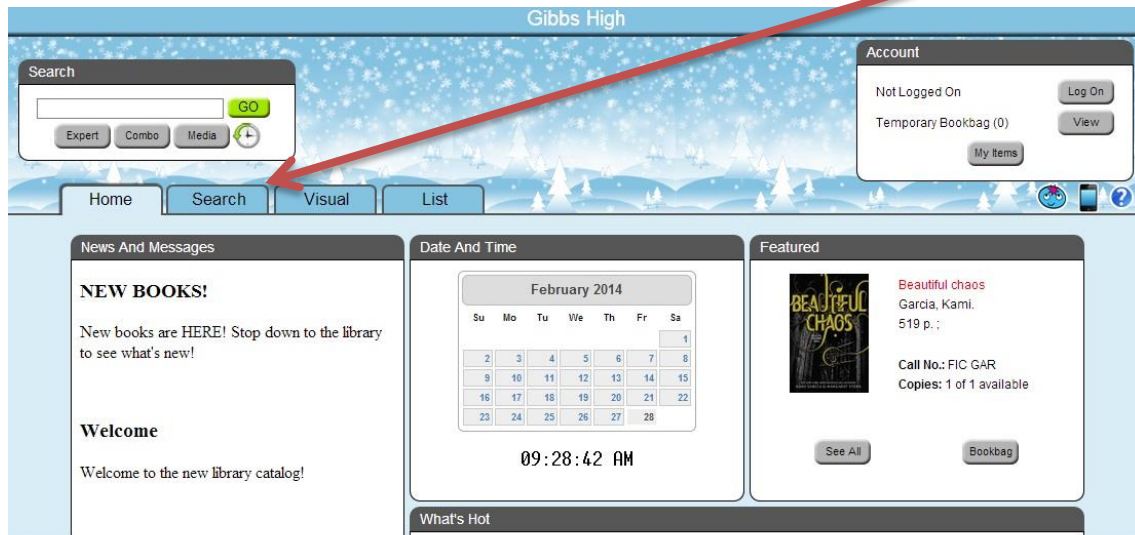

# How to find Lexile books on the library catalog

1. Open the Library Catalog and click on “Search”:

2. Click on “Lexile”:

### 3. Type in your Lexile Range:

Study Program / Lexile Search

This search helps you find items associated with study programs, such as Accelerated Reader and Reading Counts.

Select the study program you want to search from the list below.